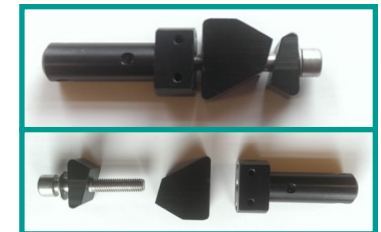

NAS-CB-P1 Permobil I type tube clamp body with wedges. Rarely used.