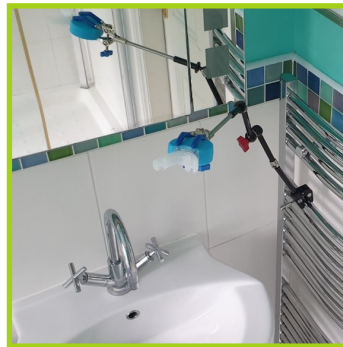

Tube mounted universal holder

1. BASE: NH-C;
2. BODY: NH-A; NH-E;
3. HOLDER: NH-U;

Table Mounted NER Magnetic Holder

1. BASE: NC-C (Black); NH-B;
2. BODY: NH-A;
3. HOLDER: NH-NERT

Cup Holder & Straw Mover with chair mounting