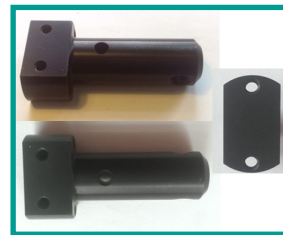

NAS-CB-P40 CB-6 tube clamp body with small brass section for Puma 40 type chair

NAS-CB-P2 CB-6 tube clamp body with large block and brass sections for Permobil II type chair inc parts NAS-COR-EVOL-001 and NAS-COR-EVOL-002002

NAS-CB-M6-22 Tube clamp body with M6 end holes with 22mm straps

NAS-CB-M6-25 Tube clamp body with M6 end holes with 25mm straps

...CONTINUED