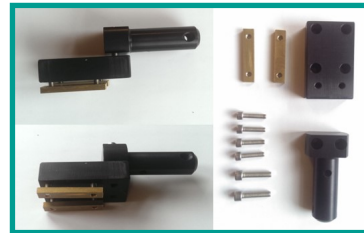

NAS-CB-P40 CB-6 tube clamp body with small brass section for Puma 40 type chair

NAS-CB-P2 CB-6 tube clamp body with large block and brass sections for Permobil II type chair inc parts NAS-COR-EVOL-001 and NAS-COR-EVOL-002002

NAS-CB-M6-22 Tube clamp body with M6 end holes with 22mm straps

NAS-CB-M6-25 Tube clamp body with M6 end holes with 25mm straps

...CONTINUED