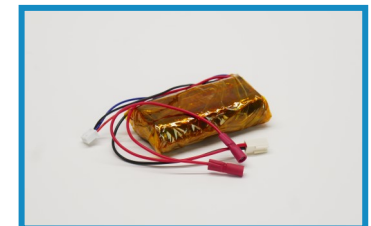

NEATER POWERED DRINKER SPARES

NPD-S/4S 4x Spare flexible straws for Neater Powered Drinker. Each straw 120cm long (precision platinum cured).

ND-SB Long Neater Straw (120cm long with non-return valve)

NPD-25S 25 meter roll of flexible straw material used with the Neater Powered Drinker, Neater Straw Mover and Neater Steady Straw (plus other products as required).

NPD-B Spare rechargeable battery pack for Neater Powered Drinker.

NPD-BAG Bag for Neater Powered Drinker 27x19x14cm or straw mover.