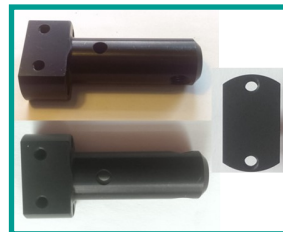

NAS-CB-P40 CB-6 tube clamp body with small brass section for Puma 40 type chair

NAS-CB-P2 CB-6 tube clamp body with large block and brass sections for Permobil II type chair inc parts NAS-COR-EVOL-001 and NAS-COR-EVOL-002002

NAS-CB-M6-22 Tube clamp body with M6 end holes with 22mm straps

NAS-CB-M6-25 Tube clamp body with M6 end holes with 25mm straps

...CONTINUED