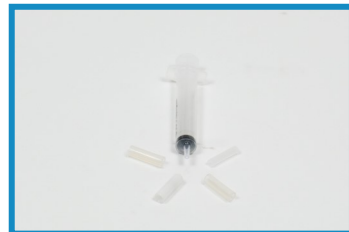

ND-SV Spare Non-Return Valve for Straw