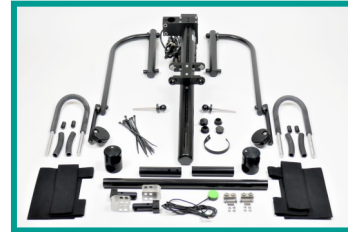

NAS-2 Neater Arm Support - double bracket unit complete - includes one setup visit (UK only)

NAS-A Standard attaching kit of parts for simple fitting of NAS to tubular frame wheelchair. Part dimensions vary dependent on wheelchair and require trained fitter